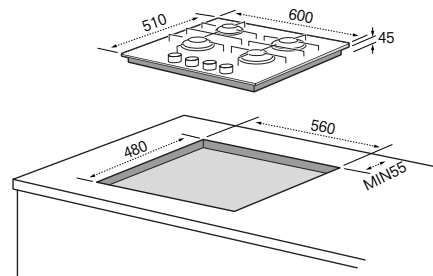

## Highlighted features

Width 60 cm

Triple crown

## Product dimensions (LxH)

- 600x510 mm