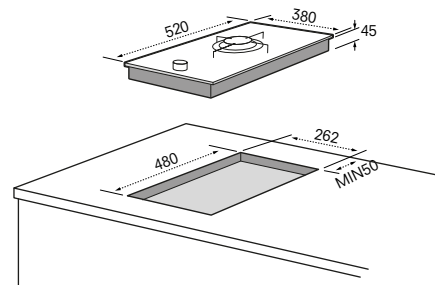

## Highlighted features

Width 38 cm

Triple crown

Flat burners

Low edge  
4 mm

Glass-ceramic

## Product dimensions (LxH)

- 380x520 mm