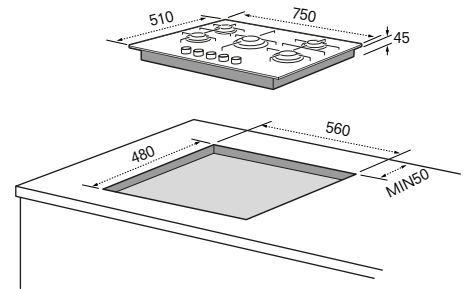

MKHG 7541-EDS FTC XS

Flush mount 75 cm gas hob with 5 burners

Highlighted features

Width 75 cm

Triple crown

Flat burners

Low edge
4 mm

Features

- 5 gas burners
- Triple crown

Technical specifications

- Matte black cast iron pan supports
- Integrated ignition
- Safety valve
- 67% high energy efficiency flat burners
- 1 x 3.0 kW rapid burner
- 1 x 1.0 kW auxiliary burner
- 2 x 1.75 kW semi-rapid burners
- 1 x 4.2 kW triple crown burner

Product dimensions (LxH)

- 750x510 mm

MKHG 7541-EDS FTC XS

Stainless steel design